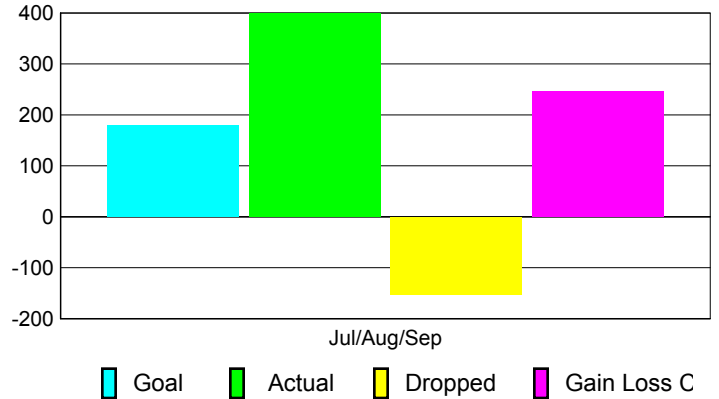

Membership Results 2010-2011

Goal, New, Dropped, Gain/Loss