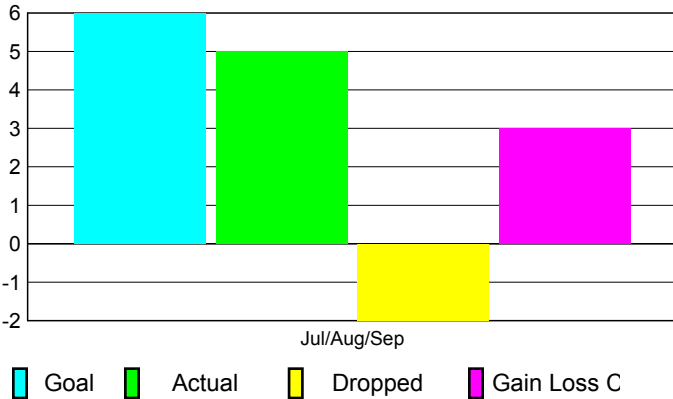

2010-2011 GMT Reports for District (or Undistricted) **District 324D1 INDIA**

GMT: **Adv K G RAMA KRISHNA MUR**

Location: **INDIA**

GMT CA: **6**

CLUBS

Club Results 2010-2011

Clubs 2009-2010

Month	New Club Goal	Actual New Clubs	Actual Dropped Clubs	Gain/Loss of Clubs	Gain/Loss of Clubs
Jul/Aug/Sep	6	5	-2	3	-11
Totals	6	5	-2	3	-11

Club Results 2010-2011

Goal, New, Dropped, Gain/Loss

Comparison of Club Gain/Loss

Current Year Compared to the Previous Year

YTD Status Quo Clubs 2010-2011

Status Quo Clubs Compared to Status Quo Members

MEMBERSHIP