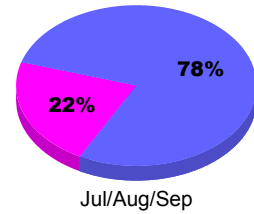

Membership Results 2010-2011

Membership 2009-2010

Month	Net Memb Goal	Actual New Memb	Actual Dropped Memb	Gain/Loss of Memb	Gain/Loss of Memb
Jul/Aug/Sep	180	399	-153	246	-201
Totals	180	399	-153	246	-201

Membership Results 2010-2011

Goal, New, Dropped, Gain/Loss

Comparison of Membership Gain/Loss

Current Year Compared to the Previous Year

Gender Comparison 2010-2011

Male Female